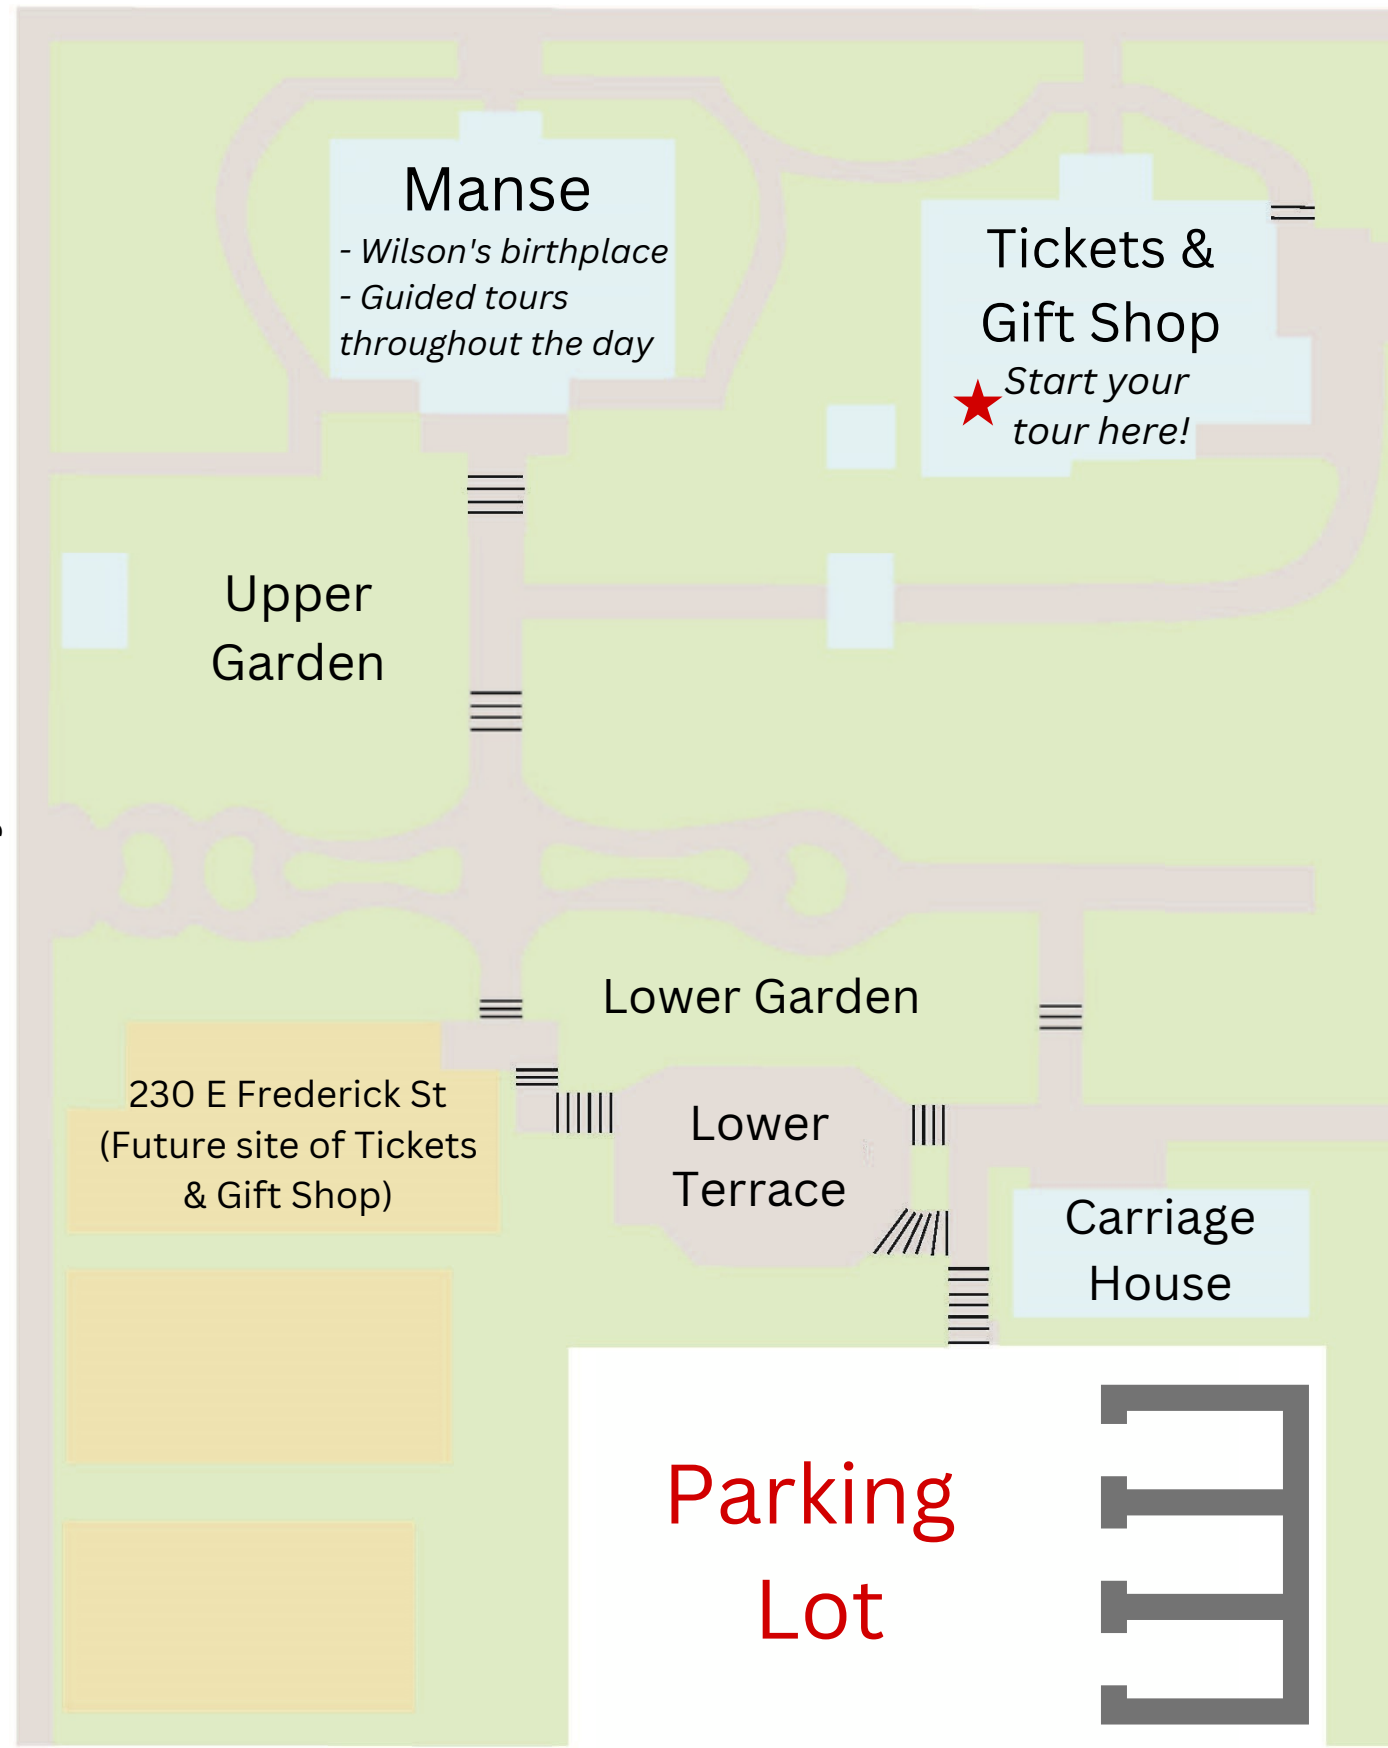

North Coalter St.

Bus Parking

East Frederick St.  
(one-way street)

To Handicap Parking

Private Drive

Handicap Parking

East Beverley St.  
(one-way street)

**Campus Map**

*Parking is noted in red*

THE *Woodrow Wilson*  
PRESIDENTIAL LIBRARY & MUSEUM  
AT HIS BIRTHPLACE, STAUNTON, VIRGINIA USA