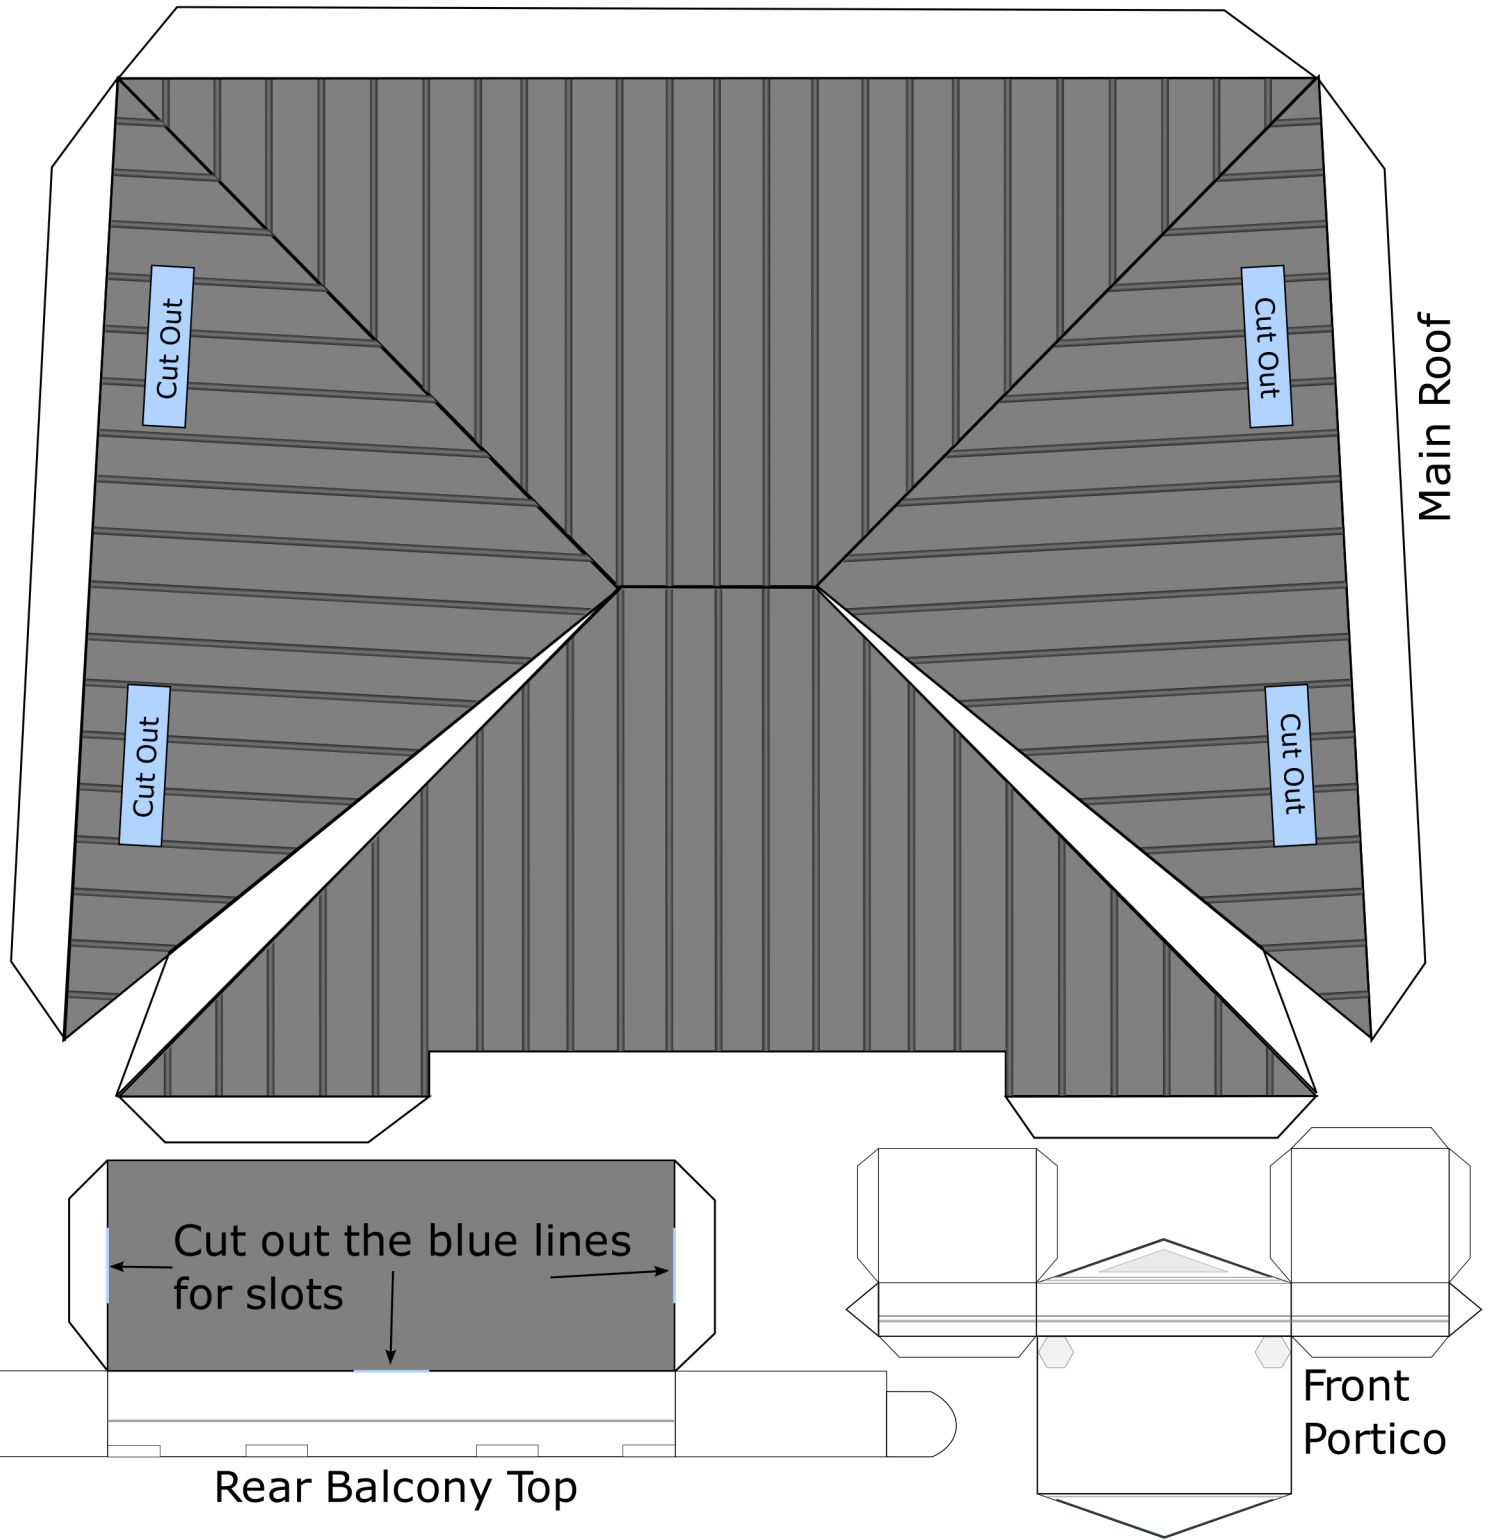

Front

Back

Right Side

Rear Balcony Columns

Score each of these lines

Rear Balcony Railing

Main Roof Base

Left Side

Triangle Supports

Rear Balcony

Chimneys

Rear Balcony Top

Front Portico

Shutters (optional)

Front Railings

Front Portico Columns